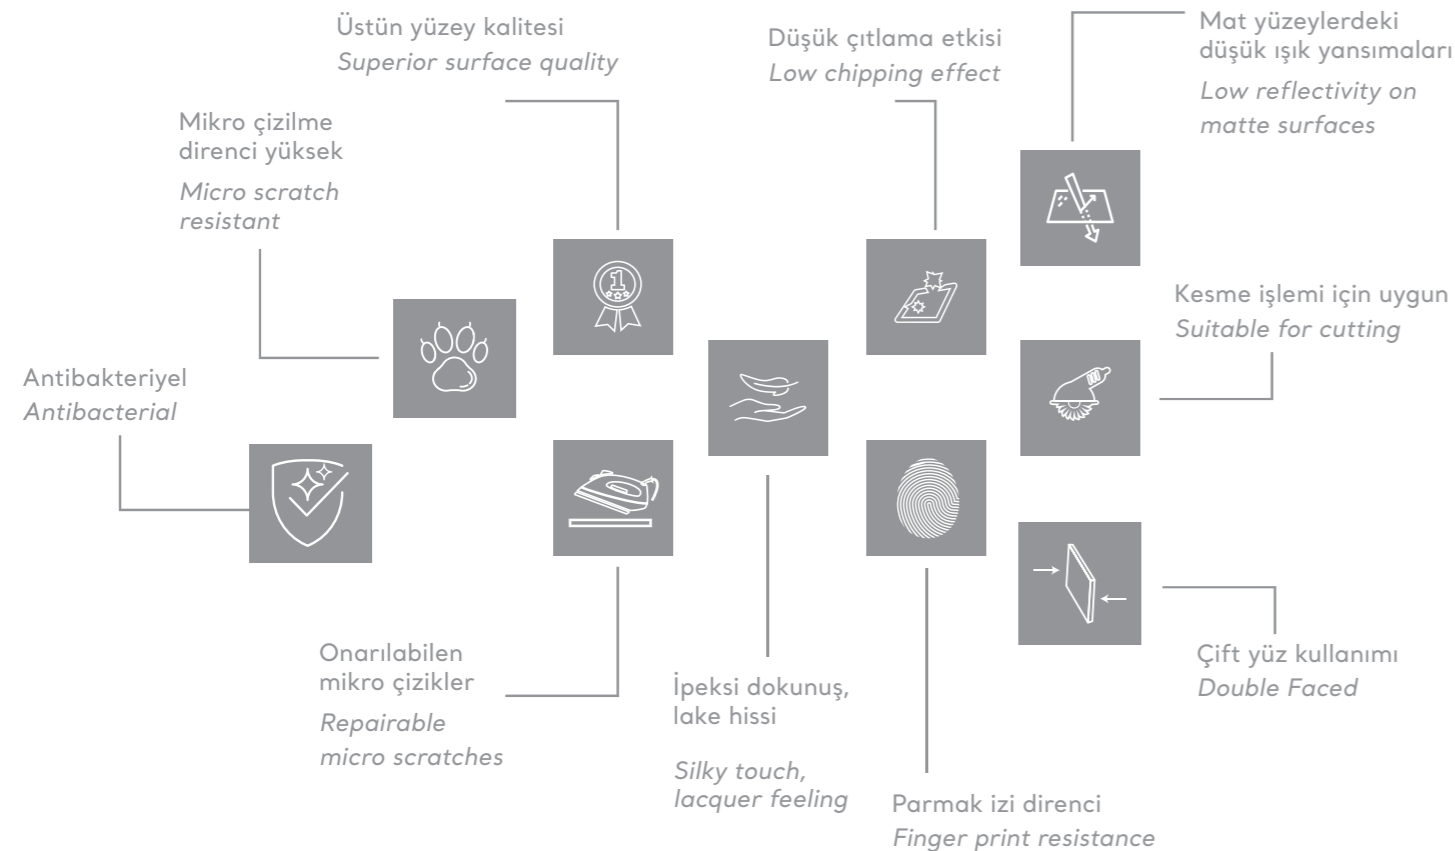

TEKNİK ÖZELLİKLER / TECHNICAL DATA SHEET

ÖLÇÜ / MEASUREMENT: 08 x 1220 x 2800 mm / 18 x 1220 x 2800 mm

ÖZELLİKLER / PROPERTIES	DEĞER / VALUE	BİRİM / UNIT	METOD / METHOD
ÇİZİLME DAYANIMI / SCRATCH RESISTANCE	6 H	H	ISO 15184
ÇİZİLME DAYANIMI / SCRATCH RESISTANCE	1,5 N	N	ISO 4586-2
KIRILMADA UZUNLUK / ELONGATION AT BREAK	LONG.	>50	% ISO R527-3 / ACCORDING TO ISO R527-3
LEKE DİRENCİ / STAIN RESISTANCE	5	-	-
IŞIK DİRENCİ / LIGHT RESISTANCE	5	GRİ ÖLÇEK / GREY SCALE	BÖLÜM 5 DIŞINDA, B KULLANIM YÖNTEMİ (İÇ MEKAN) / EXCEPT PART 5, USE METHOD B (INDOOR)
AŞINMA DİRENCİ / WEAR RESISTANCE	4	-	UNI EN 438/10
PARLAKLIK 60° / GLOSS 60°	3	PARLAKLIK / GLOSS	±1 PARLAKLIK / ±1 GLOSS
SICAKLIK DAYANIMI / TEMPERATURE RESISTANCE	90	°C	-
MİKRO ÇİZİLMELERE KARŞI YÜZEY DİRENCİNİN DEĞERLENDİRİLMESİ / EVALUATION OF SURFACE RESISTANCE TO MICRO-SCRATCHES	9	% DEĞİŞİM / % CHANGE	TS CEN / TS 16611 (Method A)
SOĞUK SIVILARA DAYANIM (KİMYASALLARA DAYANIM) / RESISTANCE TO COLD LIQUIDS (RESISTANCE TO CHEMICALS)	5	CLASS	EN 12720 + A1
KURU ISIYA KARŞI YÜZEY DAYANIKLILIĞI (70 °C) / SURFACE RESISTANCE TO DRY HEAT (70 °C)	5	CLASS	EN 12722
ISLAK SICAKLIĞA KARŞI YÜZEY DAYANIKLILIĞI (70 °C) / DETERMINATION OF SURFACE RESISTANCE TO WET TEMPERATURE (70 °C)	5	CLASS	EN 12721

RENK / COLOUR	AÇIK RENKLER / LIGHT COLOURS	ΔE	MAX 0,80
		ΔL	±0,50
KOYU RENKLER / DARK COLOURS	Δa	±0,30	
	Δb	±0,40	
	ΔE	MAX 1,00	
	ΔL	±0,70	
		Δa	±0,60
		Δb	±0,60

*Mikro çizikler meydana gelirse yüzey kolayca tamir edilebilir. Çizikler ürünün yüzeyindeki ilk katmanı kaldıracak kadar derin olmamalıdır. Yüzeydeki lak tabakasına kalıcı zarar verecek çizikler doğal olarak kaybolmamaktadır.

*In case micro-scratches occur, the surface can be easily repaired. Scratches should not be deep enough to remove first layer on the surface of the product. The scratches formed permanently damage the lacquer layer do not disappear naturally.

Kolay Onarım Detayları:

- Yüzey üzerine pamuklu kumaş konulur ve ütü ile ısıtılır.
- Yüzeyi 100-120 °C sıcaklıkta yaklaşık 20-30 saniye boyunca düzgün bir şekilde ütöleyin.
- Ütüyü ve kumaşı kaldırın. Yüzey soğuduktan sonra ilk haline geri dönecektir.

Easy Repaired Details:

- It is sufficient to lay a cotton fabric on the surface and heat the fabric with an iron.
- Iron the surface uniformly for about 20-30 seconds with a temperature of 100-120 °C.
- Then remove the iron and the fabric. The surface will return as new.